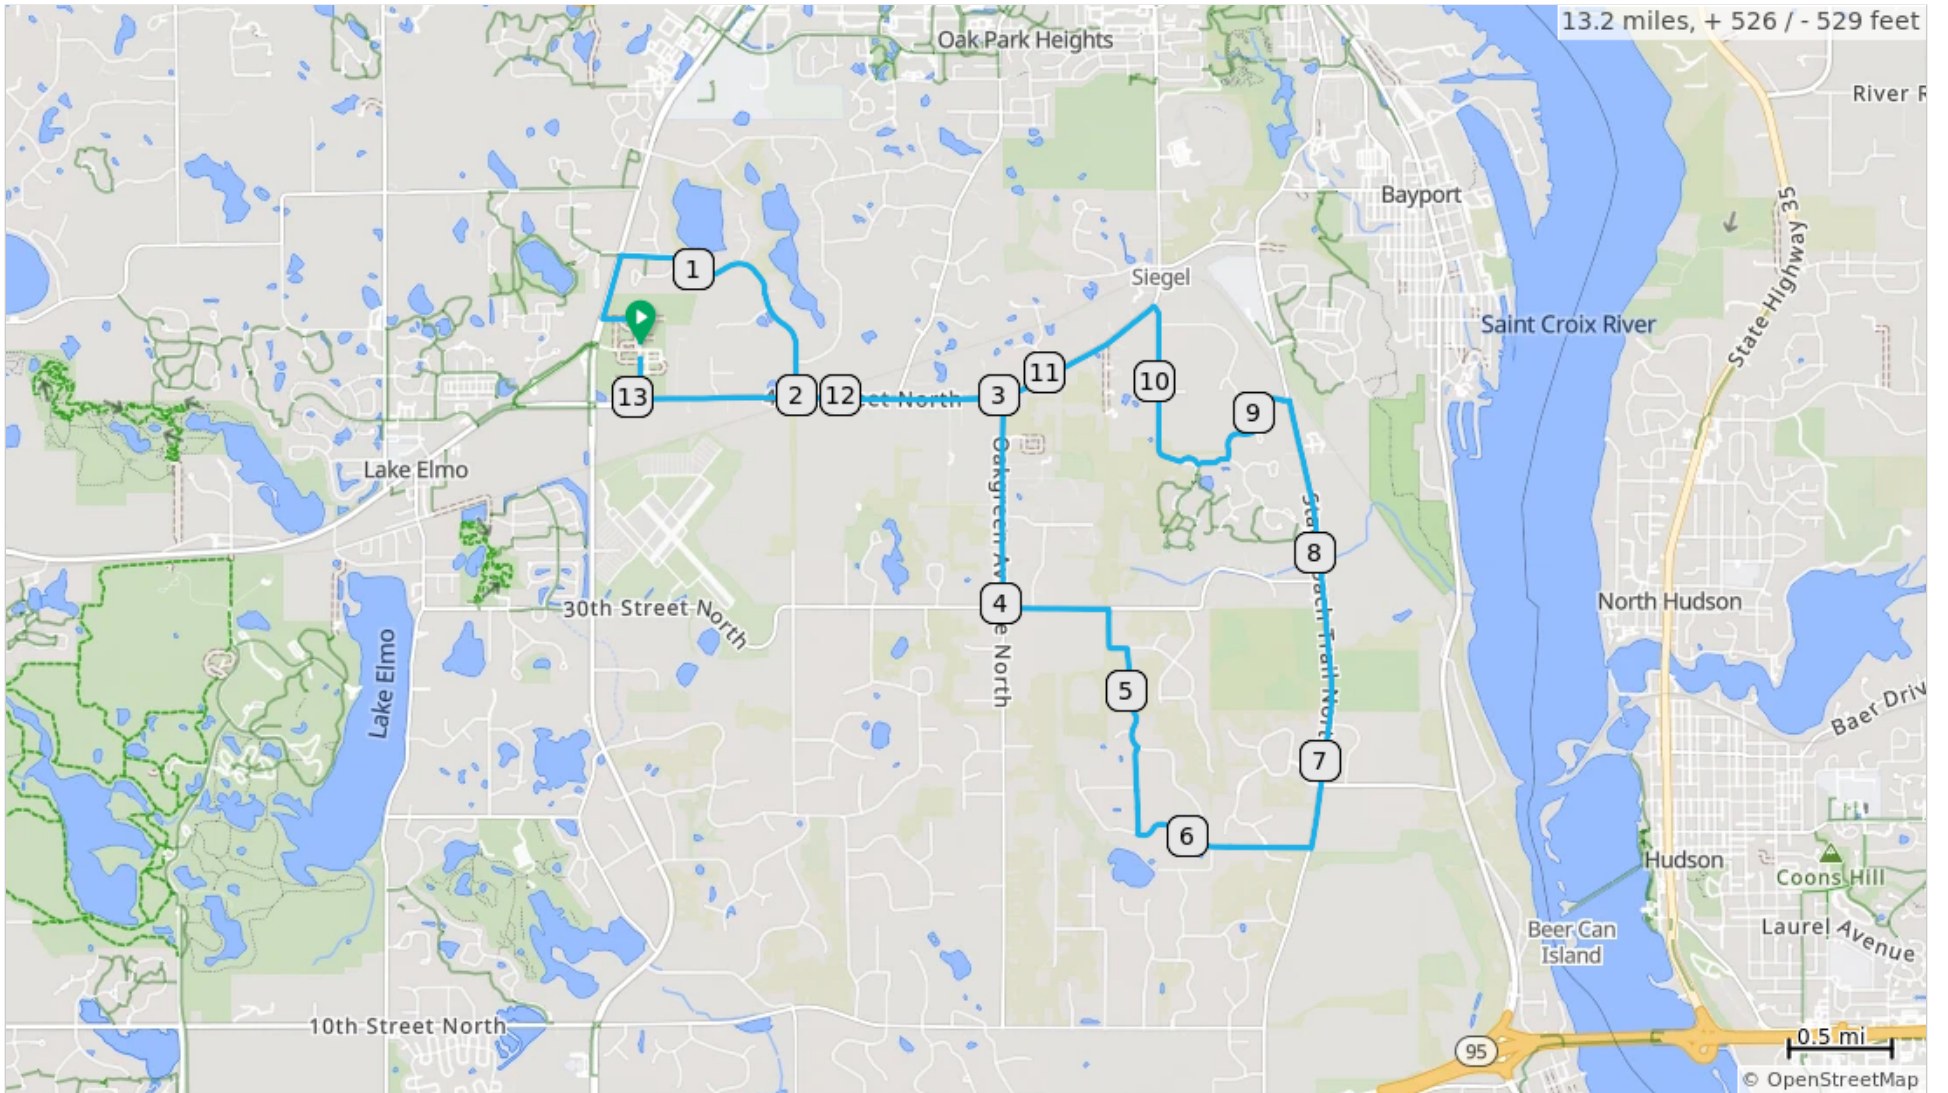

GtoB HM 2026

13.2 miles, + 526 / - 529 feet

GtoB HM 2026

Dist	Type
0.1	←
0.3	↖
0.6	→
1.1	→
1.1	←
1.4	→
1.8	↑
2.0	←
3.0	↖
4.0	←
4.5	→
4.8	→
5.3	→
5.5	↑
5.7	←
6.1	→

5.9 miles. +244/-276 feet

Dist	Type
6.6	←
8.8	←
8.9	←
9.3	→
9.4	↗
9.5	↑
9.6	→
10.4	←
13.0	↑
13.0	→
13.2	📍

7.1 miles. +253/-204 feet