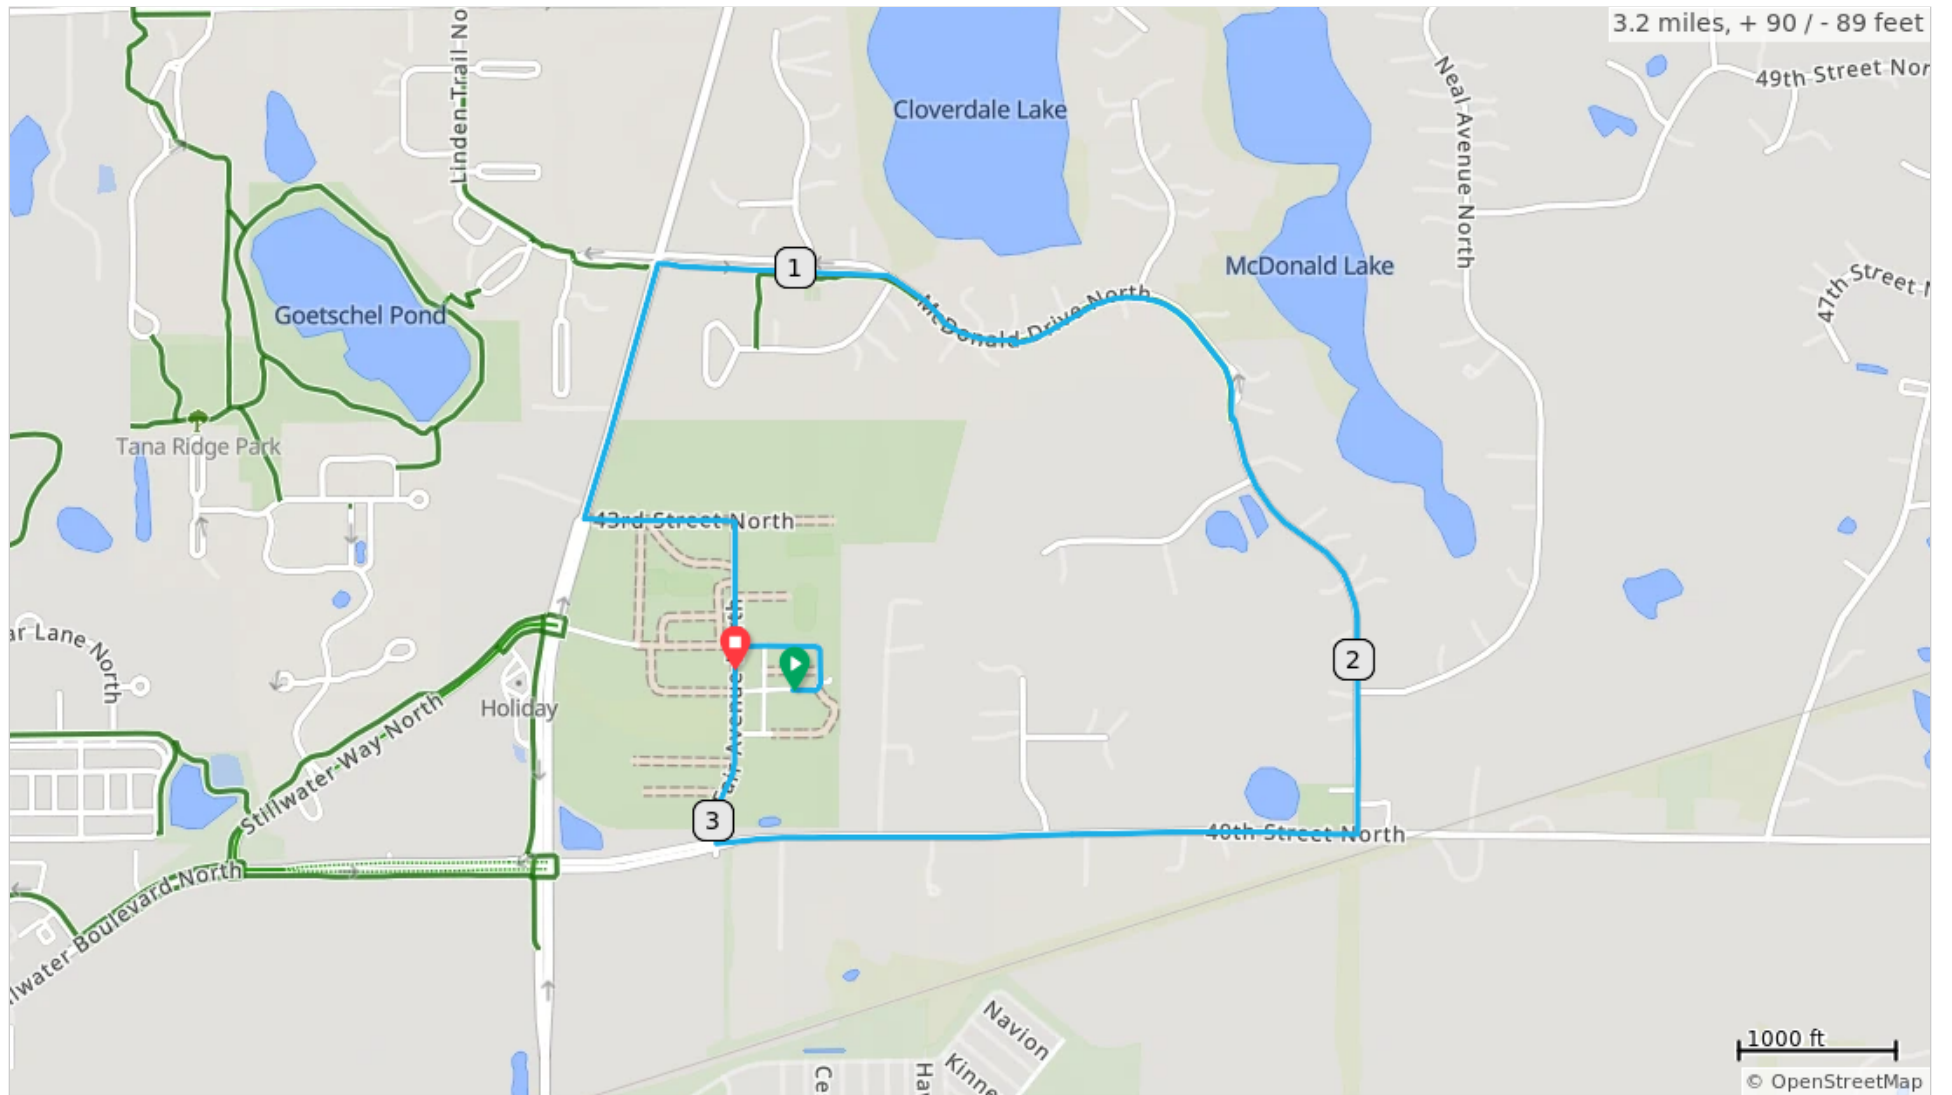

# GtoB 2026 5K

3.2 miles, + 90 / - 89 feet

GtoB 2026 5K

| Dist | Type |
|------|------|
| 0.0  | 📍    |
| 0.0  | ↖    |
| 0.2  | →    |
| 0.3  | ←    |
| 0.5  | ↘    |
| 0.8  | →    |
| 1.3  | →    |
| 1.3  | ←    |
| 1.7  | →    |
| 2.0  | ↑    |
| 2.2  | →    |
| 2.9  | ↑    |
| 3.0  | →    |
| 3.2  | 📍    |

3.2 miles. +87/-86 feet