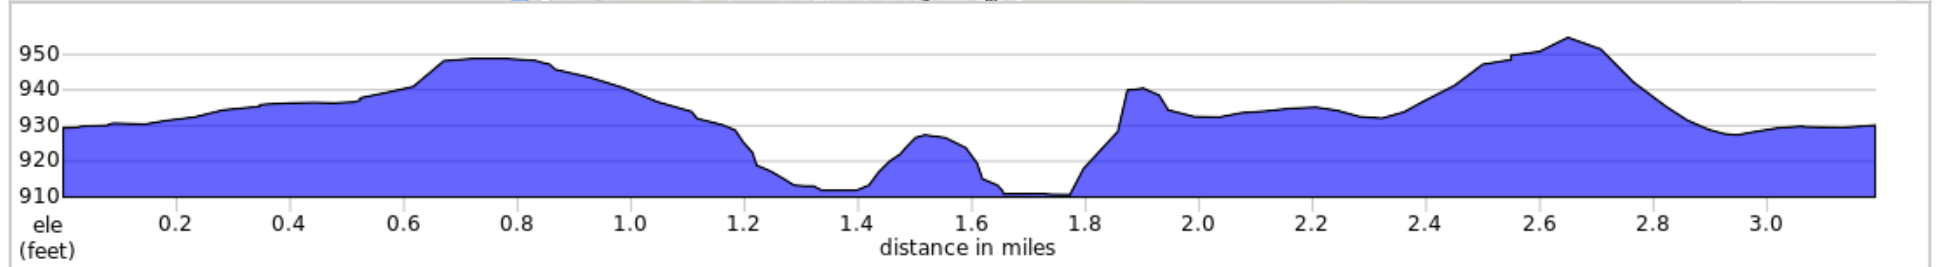

# GtoB 2026 5K

3.2 miles, + 90 / - 89 feet

GtoB 2026 5K

| Dist | Type |
|------|------|
| 0.0  | 📍    |
| 0.0  | ↖    |
| 0.2  | →    |
| 0.3  | ←    |
| 0.5  | ↘    |
| 0.8  | →    |
| 1.3  | →    |
| 1.3  | ←    |
| 1.7  | →    |
| 2.0  | ↑    |
| 2.2  | →    |
| 2.9  | ↑    |
| 3.0  | →    |
| 3.2  | 📍    |

3.2 miles. +87/-86 feet