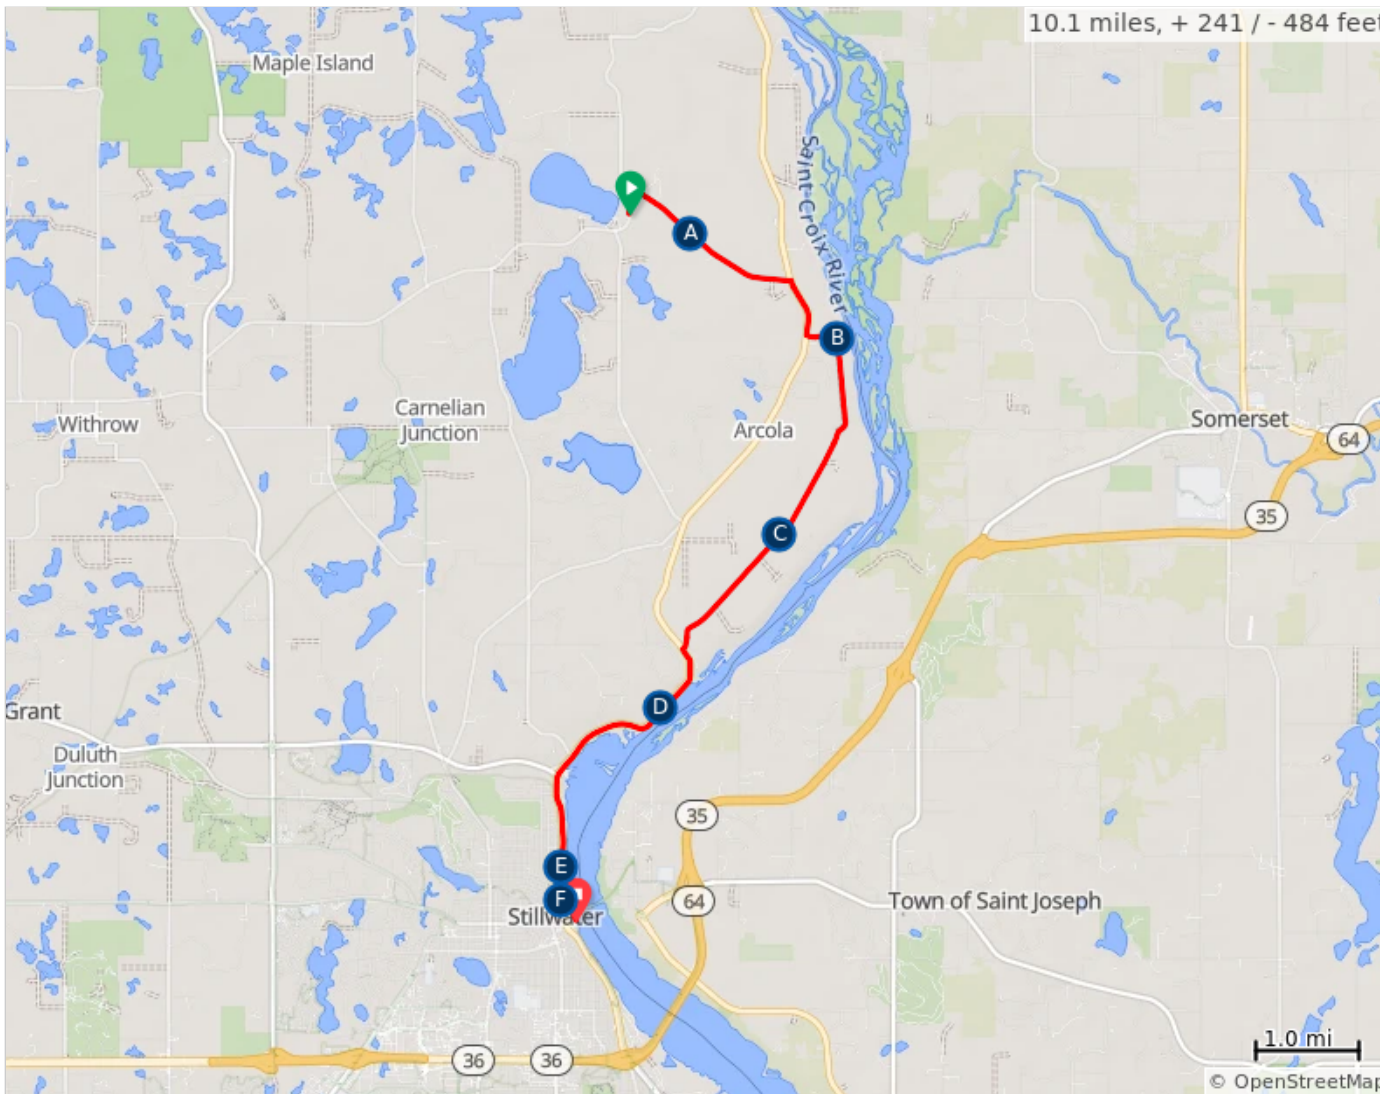

LRHM2026 - 10 Mile

Start is inside Squ. Lake Park. USATF course certification is 10 miles

- A. Aid Station #1 (HM Mile 4)
- B. Aid Station #2 (HM Mile 6)
- C. Aid Station #3 (HM Mile 8)
- D. Aid Station #4 (HM Mile 10+)
- E. Aid Station #5 (HM Mile 12+)
- F. River Siren Brewing Co