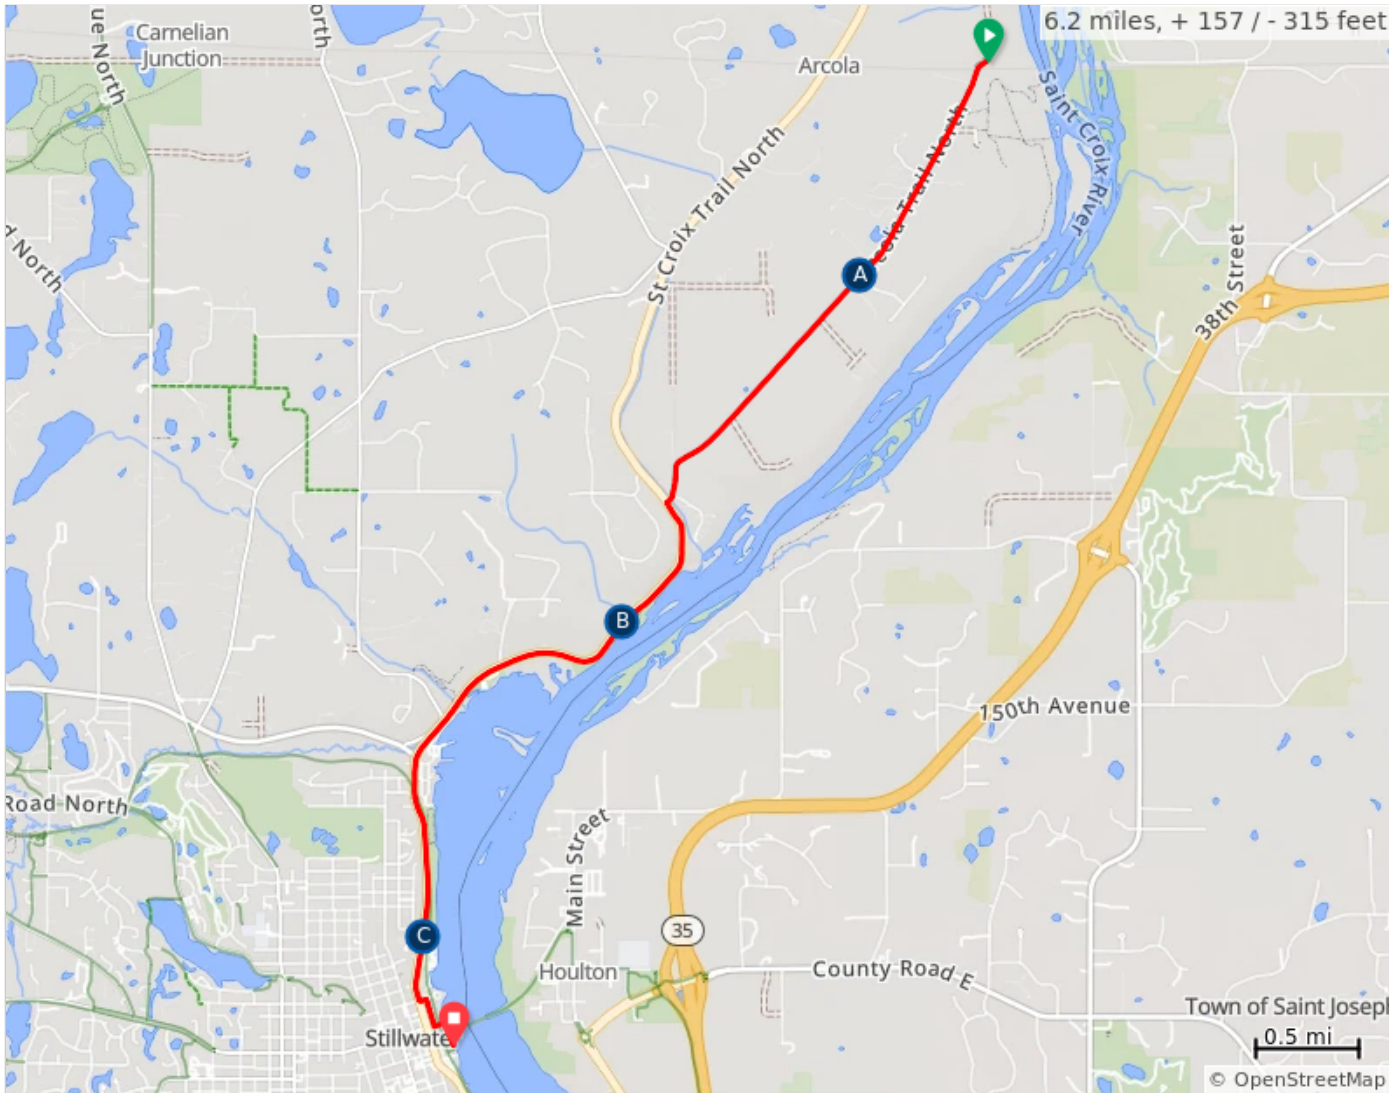

LRHM2026 - 10K

USATF certified distance is 10K/6.2 miles

- A. Aid Station #1 (HM Mile 8)
- B. Aid Station #2 (HM Mile 10+)
- C. Aid Station #3 (HM Mile 12+)