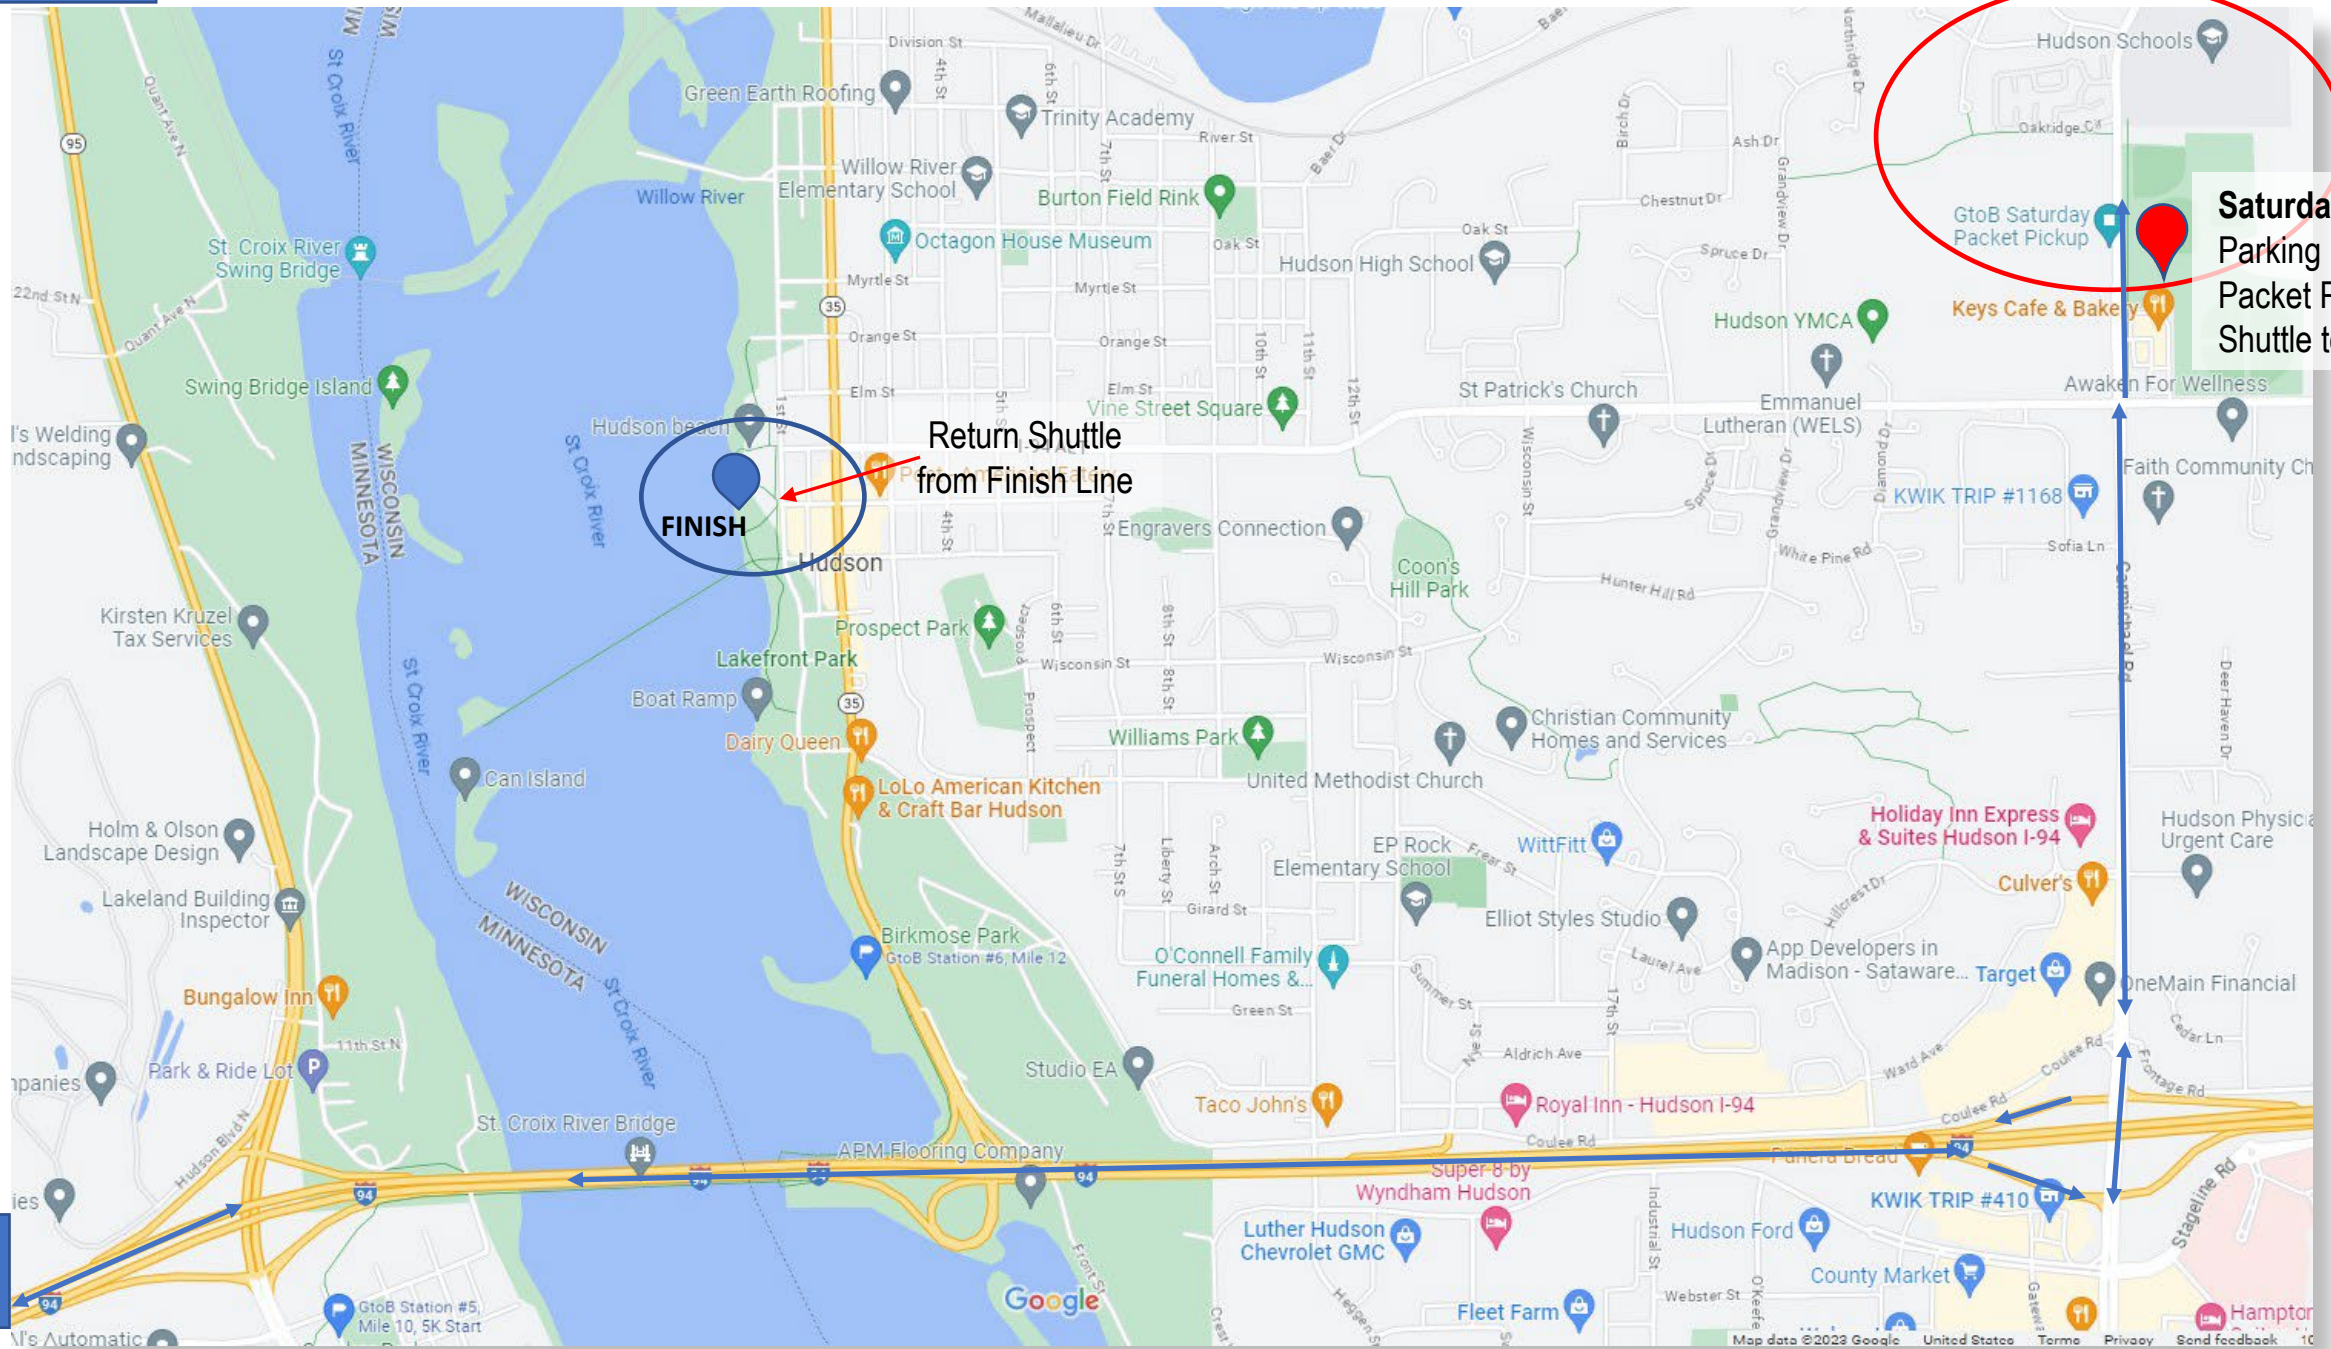

Grandview Park and Finish Line
Hudson, WI

GOPHER TO BADGER

Half Marathon

**Race Day Directions from
Twin Cities Metro Area:**

Hwy 94 East into Wisconsin to Carmichael Road
North on Carmichael to Grandview Park

Google Maps
Directions to Parking

Stillwater

Mpls and
St. Paul

**Saturday
Parking
Packet Pick-up
Shuttle to Starts**

**Return Shuttle
from Finish Line**

FINISH