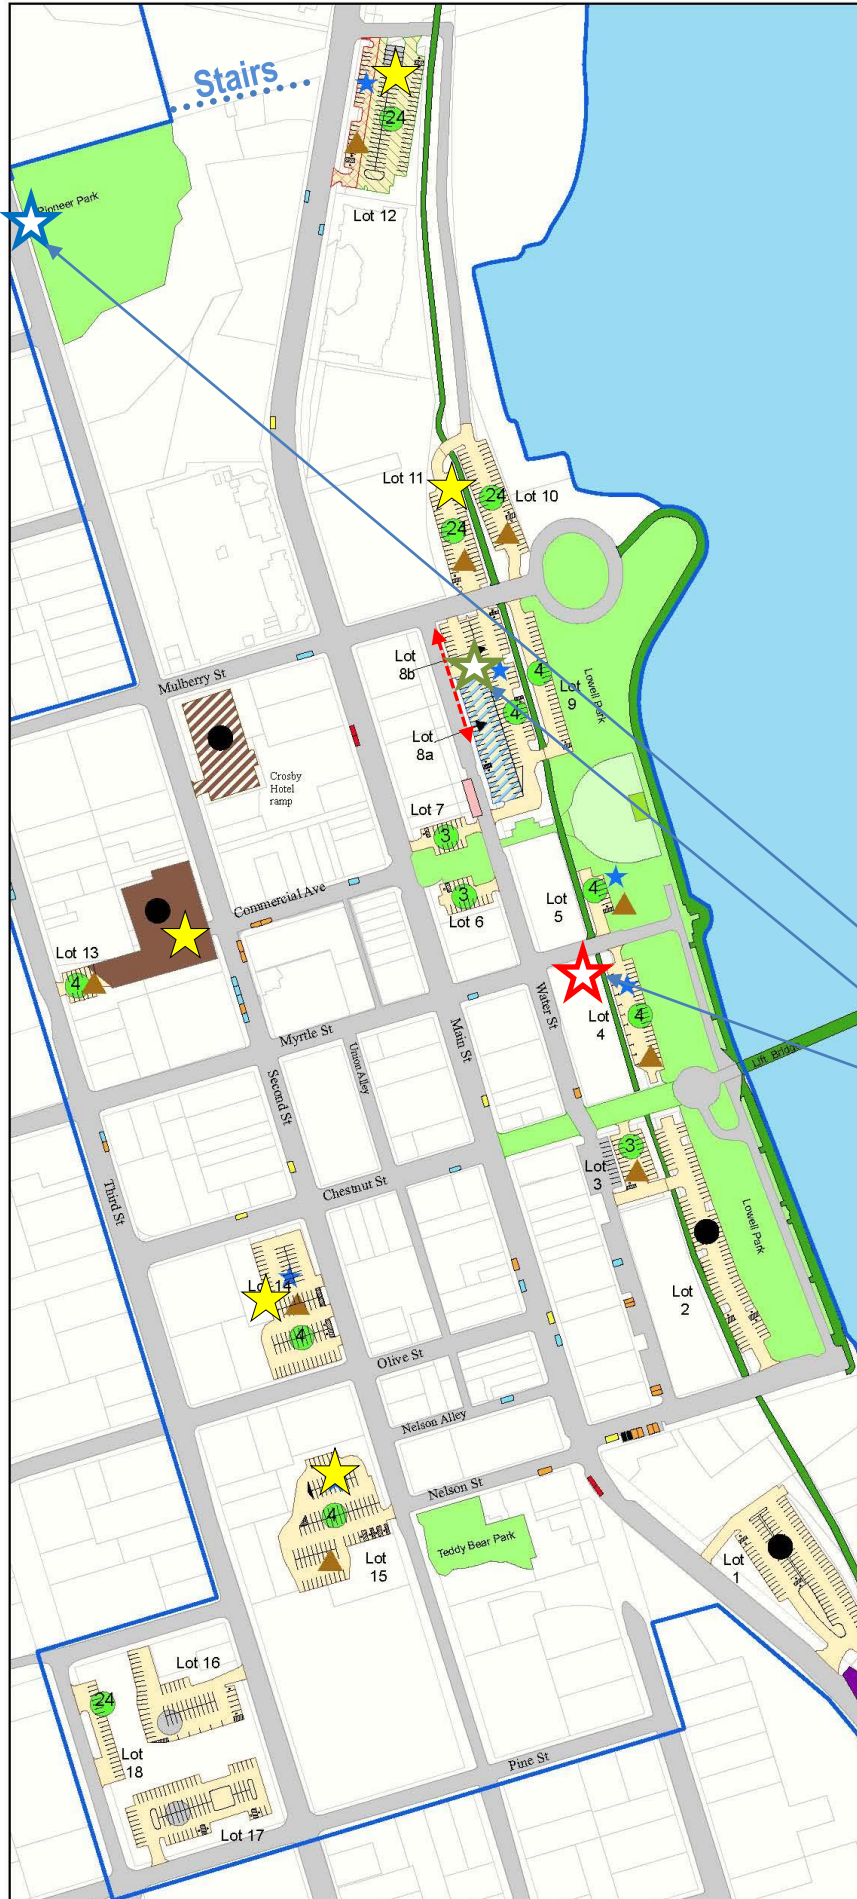

STILLWATER 1/2 MARATHON

Half - 10K - 5K
MAY 27, 2023
STILLWATER, MN

Legend

- Downtown Parking District
- City Parking Lot
- City Parking Ramp
- Public - upper level (Crosby Hotel)
- Trailhead Parking (Lot 12)
- Private parking only (Lot 8a)
- Permit parking only (Lot 12)
- Trailers & large vehicles (Lot 12)

Street parking

- On-street handicapped
- 15 minute parking limit
- 30 minute parking limit
- Loading/unloading
- Valet
- Bus loading/unloading
- Bus parking

Permits valid

- ★ Monthly Permits
- ★ Business Permit Valid
- ▲ DT Resident Permit Valid (allows overnight parking)

Free or Pay

- Free parking lot (year round)
- Pay parking lot (Free Nov 1-Apr 30)
- Available to public aft 6 pm + weekends
- ④ Numbers in circles = hour limits on free parking

On-street parking is free, but limited to 3 hrs unless posted for less

- ★ Finish Line
- ★ Bus loading
- ★ Packet Pickup
- ★ Recommended Parking Areas
- ↕ Buses Loading 5/27
  0615-0730
  & No Parking (0600-0800)
- Pay lots using *Passport Parking* app