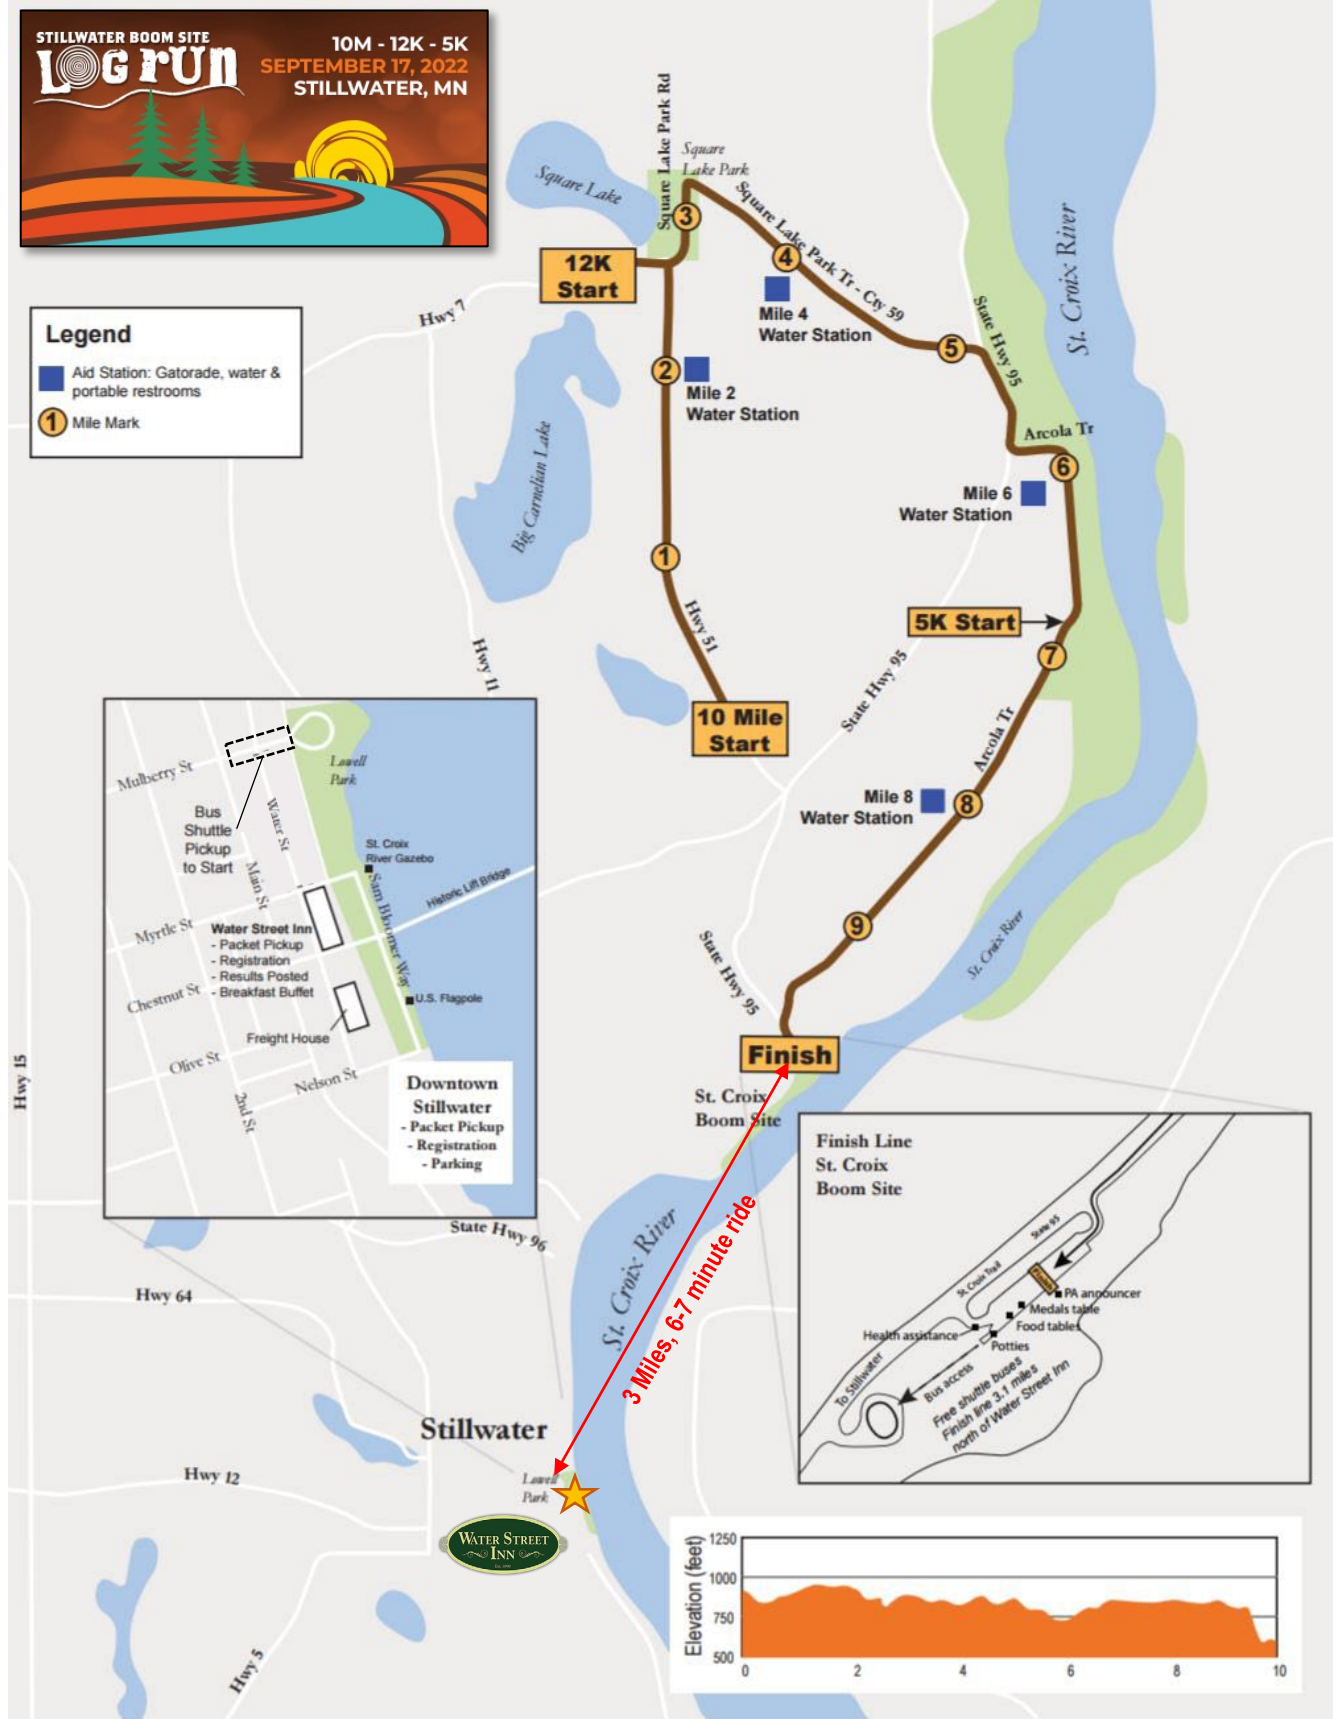

Legend

- Aid Station: Gatorade, water & portable restrooms
- 1 Mile Mark

Downtown Stillwater

- Packet Pickup
- Registration
- Results Posted
- Breakfast Buffet

Water Street Inn

- Packet Pickup
- Registration
- Results Posted
- Breakfast Buffet

Freight House

- Registration
- Parking

Other landmarks: Bus Shuttle Pickup to Start, Myrtle St, Chestnut St, Olive St, Nelson St, 2nd St, Leavell Park, St. Croix River Gazebo, Sam Babcock War, Historic Lift Bridge, U.S. Flaggpole.

Finish Line St. Croix Boom Site

- PA announcer
- Medals table
- Food tables
- Potties
- Health assistance
- Bus access
- Free shuttle buses
- Finish line 3.1 miles north of Water Street Inn

3 Miles, 6-7 minute ride