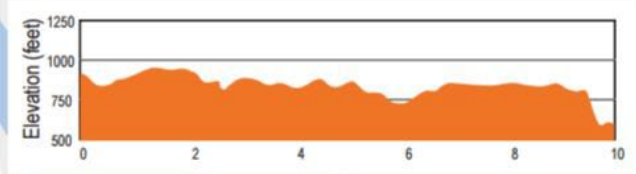

Legend

- Aid Station: Gatorade, water & portable restrooms
- 1 Mile Mark

Downtown Stillwater

- Packet Pickup
- Registration
- Results Posted
- Breakfast Buffet

Water Street Inn

- Packet Pickup
- Registration
- Results Posted
- Breakfast Buffet

Freight House

- Registration
- Parking

Other landmarks: Bus Shuttle Pickup to Start, Myrtle St, Chestnut St, Olive St, Nelson St, 2nd St, Leavell Park, St. Croix River Gazebo, Sam Babcock War, Historic Lift Bridge, U.S. Flaggpole.

Finish Line St. Croix Boom Site

- PA announcer
- Medals table
- Food tables
- Potties
- Health assistance
- Bus access
- Free shuttle buses
- Finish line 3.1 miles north of Water Street Inn

3 Miles, 6-7 minute ride