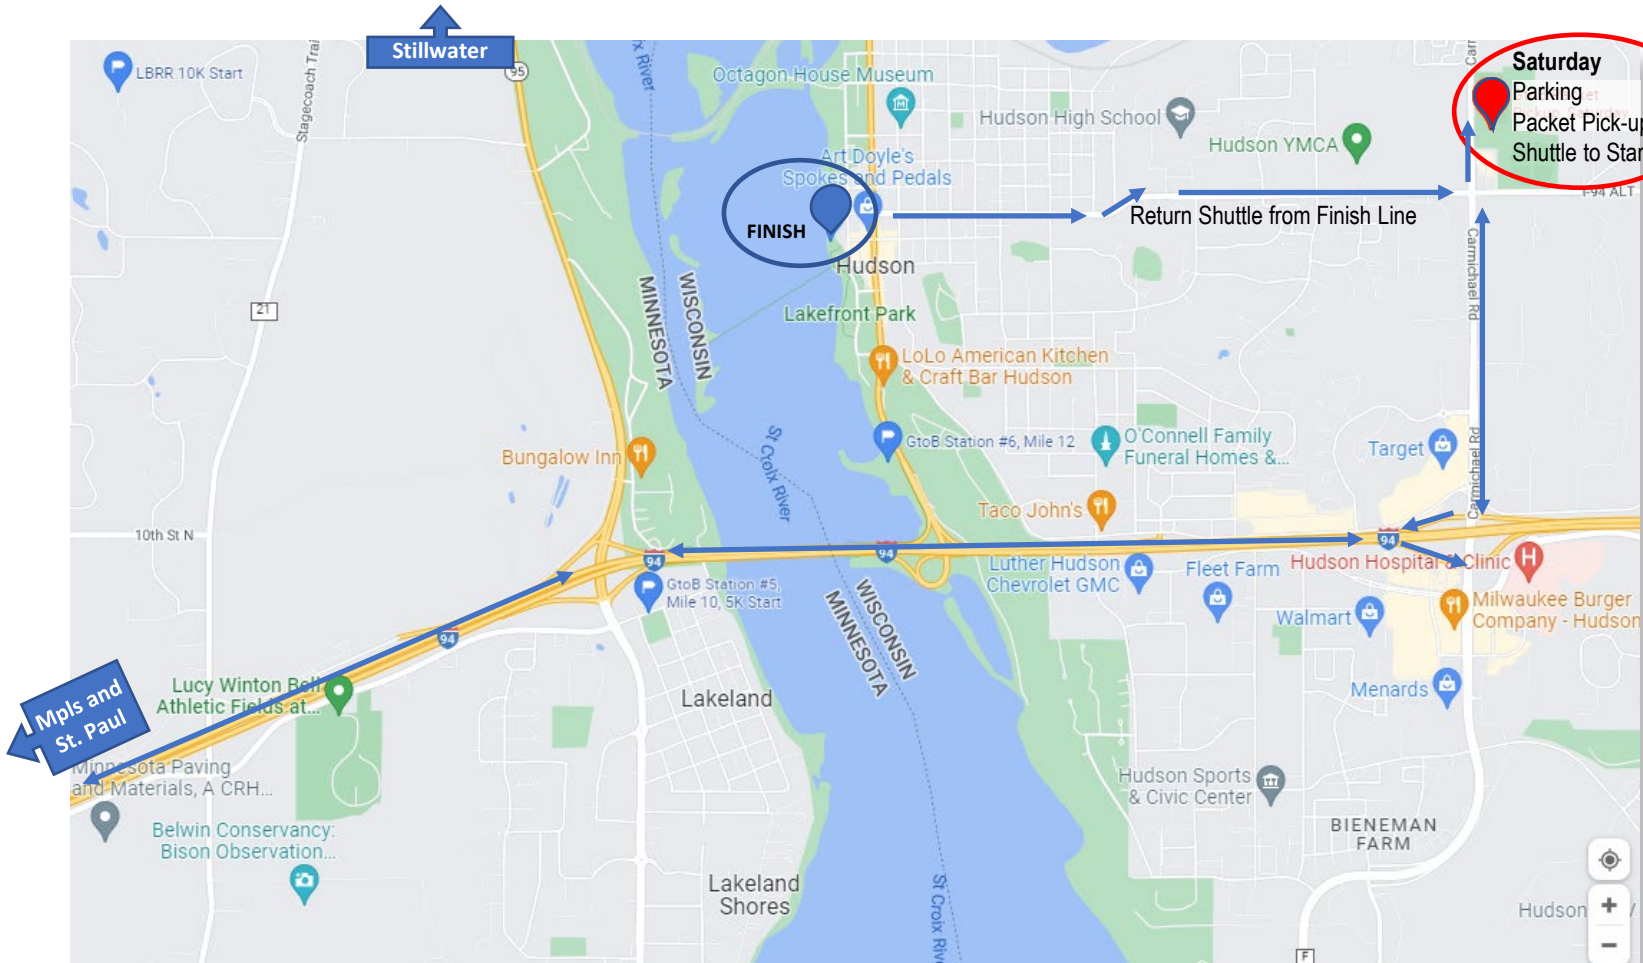

# Grandview Park and Finish Line, Hudson, WI

## Directions from the West:

Hwy 94 East into Wisconsin to Carmichael Road  
North on Carmichael to Grandview Park

Directions to Parking

# Grandview Park Area, Hudson, WI