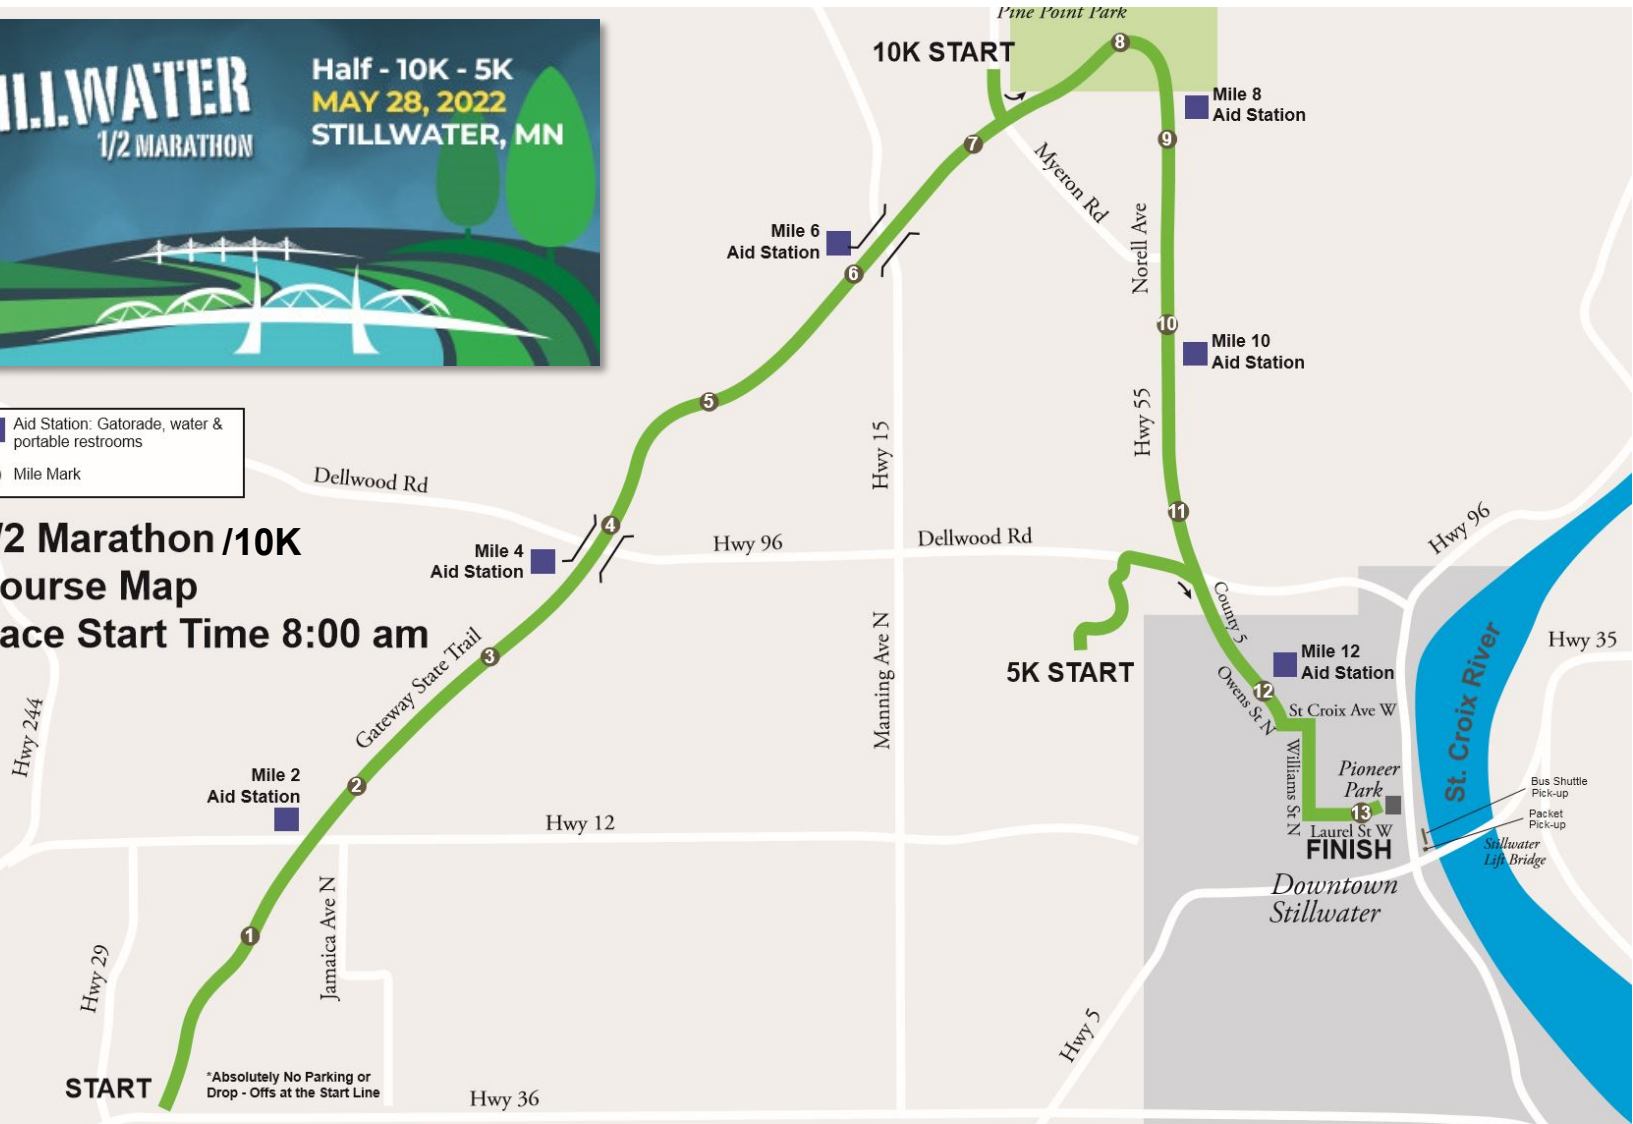

- Aid Station: Gatorade, water & portable restrooms
- Mile Mark

1/2 Marathon /10K Course Map

Race Start Time 8:00 am

START *Absolutely No Parking or Drop - Offs at the Start Line

FINISH
Downtown Stillwater

I-694